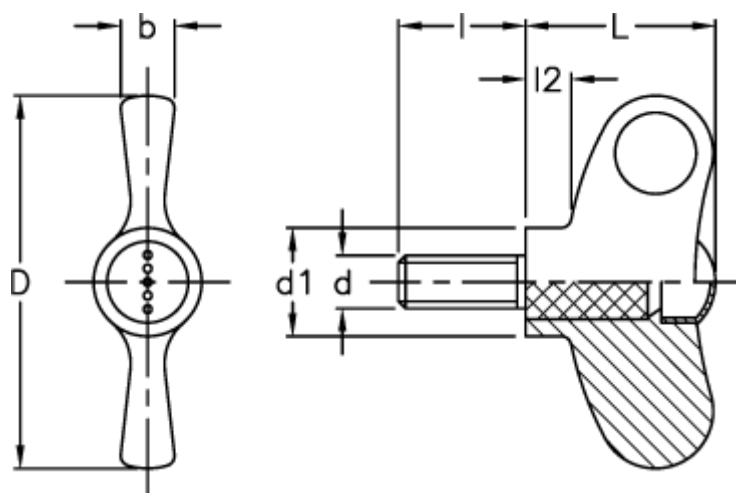

Article number: 23052236360

Description: E+G Wing screw
EWN.55 p-M8x30-C0, no cap

Measures

b	= 8
D	= 55
d1	= 16.0
d 6g	= M8
l	= 30
L	= 28
l2	= 6.5